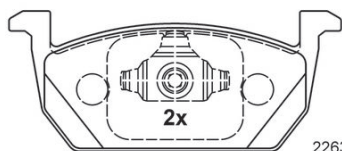

22632 18,0

146,0 x 61,8 x 18,0

Brake Pad Set, disc brake

Thickness [mm] 18

Brake System: Volkswagen

Test Mark: E1 90R-02A0332/0562

Wear Warning Contact: not prepared for wear indicator / excl. wear warning contact

Height [mm] 61.8

Width [mm] 146

MAPP code available

AUDI, SEAT, SKODA, VW

13.0470-2820.2

LD2820

ATE Ceramic