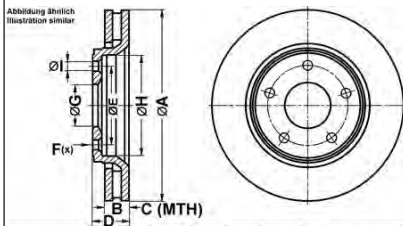

24.0128-0290.1

428290

	A	B	C	D	E	F(x)	G	H	I
	302,0	28,0	26,4	38,2	127,0	5	72,5	165,5	14,0

Brake Disc

Inner diameter [mm]: 165.5

Minimum thickness [mm] 26.4

Machining: High-carbon

Brake Disc Thickness [mm] 28

Test Mark: E1 90R-02C0118/0657

Surface Coated

Centering Diameter [mm]: 72.5

Number of Holes: 5

Bore Ø [mm] 14

Bolt Hole Circle Ø [mm]: 127

Height [mm] 38.2

MAPP code available

Brake Disc Type: Vented

Outer diameter [mm]: 302

CHRYSLER, FIAT

24.0128-0324.1

428324