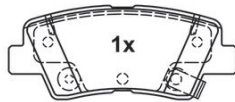

13.0460-2820.2

602820

20961 17,2

87,6 x 52,9 x 17,2

Brake Pad Set, disc brake

Thickness [mm] 17.2

Supplementary Article/Info 2: with brake caliper screws

Brake System: Lucas / TRW

Test Mark: E1 90R-02A0333/0192 / E1 90R-02A0650/0200

Observe dimensions

Wear Warning Contact: excl. wear warning contact

Height [mm] 52.9

Article number of recommended accessories: 13.0460-0072.2

Width [mm] 87.6

Number of bolts/screws: 4

MAPP code available

AUDI, CITROËN, PEUGEOT, SEAT, SKODA, VW

13.0460-5650.2

605650

25337 15,5

25338 15,5

25339 15,5

99,8 x 41,1 x 15,5

Brake Pad Set, disc brake

Thickness [mm] 15.5

Brake System: Akebono

Test Mark: E1 90R-02A0333/0236

Supplementary Article/Supplementary Info: with accessories

Wear Warning Contact: with acoustic wear warning

Height [mm] 41.1

Width [mm] 99.8

MAPP code available

HYUNDAI, KIA, SSANGYONG

13.0460-5741.2

605741

24434 15,6

24678 15,6

24679 15,6

88,8 x 47,4 x 15,6

Brake Pad Set, disc brake

Thickness [mm] 15.6

Supplementary Article/Info 2: with anti-squeak plate

Test Mark: E1 90R-02A0525/0379

Supplementary Article/Supplementary Info: with accessories

Wear Warning Contact: with acoustic wear warning

Height [mm] 47.4

Width [mm] 88.8

MAPP code available

HONDA