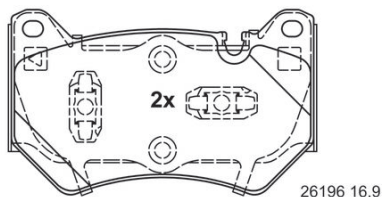

13.0470-4700.2 LD4700

ATE Ceramic

26196 16,9