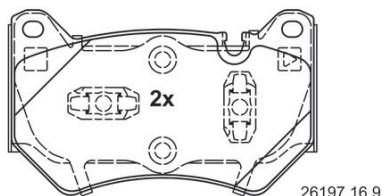

26197 16,9

135,6 x 81,3 x 16,9

Brake Pad Set, disc brake

Thickness [mm] 16.9

Brake System: Brembo

Test Mark: E9 90R-02A1396/5256

Wear Warning Contact: prepared for wear indicator / excl. wear warning contact

Height [mm] 81.3

Article number of recommended accessories: 24.8190-0809.2

Width [mm] 135.6

MAPP code available

AUDI