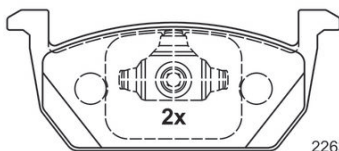

22632 18,0

146,0 x 61,8 x 18,0

Brake Pad Set, disc brake

Thickness [mm] 18

Brake System: Volkswagen

Test Mark: E1 90R-02A0479/0663

Wear Warning Contact: not prepared for wear indicator / excl. wear warning contact

Height [mm] 61.8

Width [mm] 146

MAPP code available

AUDI, SEAT, SKODA, VW