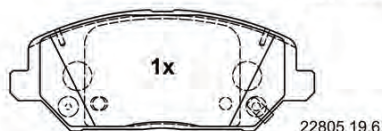

13.0470-4700.2 LD4700

ATE Ceramic

26196 16,9

26197 16,9

135,6 x 81,3 x 16,9

Brake Pad Set, disc brake

Thickness [mm] 16.9

Brake System: Brembo

Test Mark: E9 90R-02A1396/5256

Wear Warning Contact: prepared for wear indicator / excl. wear warning contact

Height [mm] 81.3

Article number of recommended accessories: 24.8190-0809.2

Width [mm] 135.6

MAPP code available

AUDI

13.0470-5510.2 LD5510

ATE Ceramic

22804 19,6

22805 19,6

22806 19,6

148,8 x 59,5 x 19,6

Brake Pad Set, disc brake

Thickness [mm] 19.6

Supplementary Article/Info 2: with anti-squeak plate

Brake System: Mobis

Test Mark: E9 90R-02A1396/4999

Supplementary Article/Supplementary Info: with accessories

Wear Warning Contact: with acoustic wear warning

Height [mm] 59.5

Width [mm] 148.8

MAPP code available

HYUNDAI, KIA

13.0470-5650.2 LD5650

ATE Ceramic

25337 15,5

25338 15,5

25339 15,5

99,8 x 41,1 x 15,5

Brake Pad Set, disc brake

Thickness [mm] 15.5

Brake System: Akebono

Test Mark: E1 90R-02A0258/0268

Supplementary Article/Supplementary Info: with accessories

Wear Warning Contact: with acoustic wear warning

Height [mm] 41.1

Width [mm] 99.8

MAPP code available

HYUNDAI, KIA, SSANGYONG