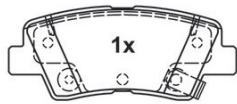

13.0470-4700.2 LD4700

ATE Ceramic

26196 16,9

26197 16,9

135,6 x 81,3 x 16,9

Brake Pad Set, disc brake

Thickness [mm] 16.9

Brake System: Brembo

Test Mark: E9 90R-02A1396/5256

Wear Warning Contact: prepared for wear indicator / excl. wear warning contact

Height [mm] 81.3

Article number of recommended accessories: 24.8190-0809.2

Width [mm] 135.6

MAPP code available

AUDI

13.0470-5510.2 LD5510

ATE Ceramic

22804 19,6

22805 19,6

22806 19,6

148,8 x 59,5 x 19,6

Brake Pad Set, disc brake

Thickness [mm] 19.6

Supplementary Article/Info 2: with anti-squeak plate

Brake System: Mobis

Test Mark: E9 90R-02A1396/4999

Supplementary Article/Supplementary Info: with accessories

Wear Warning Contact: with acoustic wear warning

Height [mm] 59.5

Width [mm] 148.8

MAPP code available

HYUNDAI, KIA

13.0470-5650.2 LD5650

ATE Ceramic

25337 15,5

25338 15,5

25339 15,5

99,8 x 41,1 x 15,5

Brake Pad Set, disc brake

Thickness [mm] 15.5

Brake System: Akebono

Test Mark: E1 90R-02A0258/0268

Supplementary Article/Supplementary Info: with accessories

Wear Warning Contact: with acoustic wear warning

Height [mm] 41.1

Width [mm] 99.8

MAPP code available

HYUNDAI, KIA, SSANGYONG