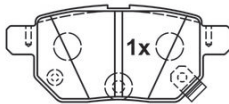

## LD5690

ATE Ceramic

24612 15,0

24610 15,0

24611 15,0

98,5 x 42,4 x 15,0

**Brake Pad Set, disc brake**

Thickness [mm] 15