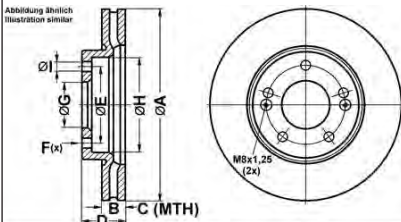

A	B	C	D	E	F(x)	G	H	I
	280,0	23,1	21,0	44,4	114,3	5	69,0	143,4	12,7

Brake Disc

- Inner diameter [mm]: 143.4
- Minimum thickness [mm] 21
- Machining: High-carbon
- Brake Disc Thickness [mm] 23.1
- Test Mark: E1 90R-02C0115/1042
- Surface Coated
- Centering Diameter [mm]: 69
- Number of Holes: 5
- Bore Ø [mm] 12.7
- Bolt Hole Circle Ø [mm]: 114.3
- Height [mm] 44.4
- MAPP code available
- Brake Disc Type: Vented
- Outer diameter [mm]: 280
- **HYUNDAI, KIA**