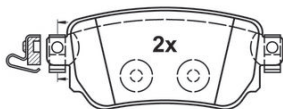

Brake Fluid

DOT specification: DOT 5.1

Packing Type: Barrel

Content [litre] 30

Language Version Bulgarian / Czech / Croatian / Hungarian / Georgian / Polish / Romanian / Russian / Slovak / Slovenian / Arabic

MAPP code available

13.0460-2600.2

602600

103,6 x 44,6 x 15,0

25965 15,0