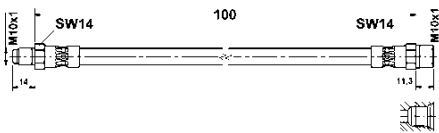

**Brake Hose**

External Thread [mm]: M10x1  
Internal Thread [mm]: M10x1  
MAPP code available  
Length [mm]: 100  
Spanner size 1 [mm]: 14

**BMW**

**EN** Applications of vehicles

**DE** Fahrzeugverwendungen