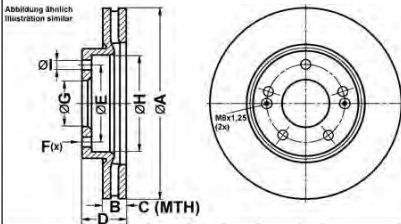

24.0123-0118.1

423118

	A	B	C	D	E	F(x)	G	H	I
	280,0	23,1	21,4	44,3	114,3	5	69,0	143,5	12,6

Brake Disc

- Inner diameter [mm]: 143.5
- Minimum thickness [mm] 21.4
- Machining: Alloyed / High-carbon
- Brake Disc Thickness [mm] 23.1
- Test Mark: E1 90R-02C0115/1042
- Surface Coated
- Centering Diameter [mm]: 69
- Number of Holes: 5
- Bore Ø [mm] 12.6
- Bolt Hole Circle Ø [mm]: 114.3
- Height [mm] 44.3
- MAPP code available
- Brake Disc Type: Vented
- Outer diameter [mm]: 280
- **HYUNDAI, KIA**

24.0123-0123.1

423123