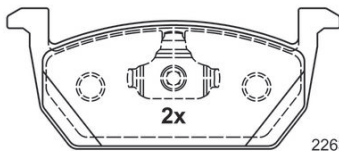

13.0470-5690.2

LD5690

ATE Ceramic

24612 15,0

24610 15,0

24611 15,0

98,5 x 42,4 x 15,0

Brake Pad Set, disc brake

Thickness [mm] 15

Brake System: Akebono

Test Mark: E9 90R-02A1242/2194

Wear Warning Contact: with acoustic wear warning

Height [mm] 42.4

Width [mm] 98.5

MAPP code available

LEXUS, SUBARU, TOYOTA

13.0470-7335.2

LD7335

ATE Ceramic

22631 18,0

22632 18,0

146,0 x 61,8 x 18,0

Brake Pad Set, disc brake

Thickness [mm] 18

Brake System: Volkswagen

Test Mark: E1 90R-02A0479/0663

Wear Warning Contact: not prepared for wear indicator / excl. wear warning contact

Height [mm] 61.8

Width [mm] 146

MAPP code available

AUDI, SEAT, SKODA, VW