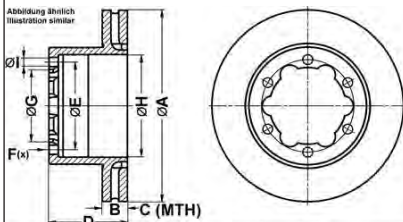

A	B	C	D	E	F(x)	G	H	I
	303,0	28,0	25,0	98,0	145,0	6	120,0	172,0	15,0

Brake Disc

Inner diameter [mm]: 172

Minimum thickness [mm] 25

Machining: Alloyed / High-carbon

Brake Disc Thickness [mm] 28

Test Mark: E1 90R-02C0296/0656

Surface Coated

Centering Diameter [mm]: 120

Number of Holes: 6

Bore Ø [mm] 15

Bolt Hole Circle Ø [mm]: 145

Height [mm] 98

MAPP code available

Brake Disc Type: Vented

Outer diameter [mm]: 303

VW

24.0710-2130.3

360655