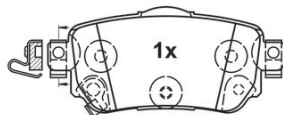

103,6 x 46,4 x 15,0

25966 15,0