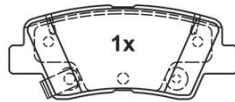

25339 15,5

99,8 x 41,1 x 15,5