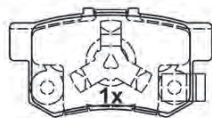

13.0460-2820.2

602820

20961 17,2

87,6 x 52,9 x 17,2

Brake Pad Set, disc brake

Thickness [mm] 17.2

Supplementary Article/Info 2: with brake caliper screws

Brake System: Lucas / TRW

Test Mark: E1 90R-02A0333/0192 / E1 90R-02A0650/0200

Observe dimensions

Wear Warning Contact: excl. wear warning contact

Height [mm] 52.9

Article number of recommended accessories: 13.0460-0072.2

Width [mm] 87.6

Number of bolts/screws: 4

MAPP code available

AUDI, CITROËN, PEUGEOT, SEAT, SKODA, VW

13.0460-5650.2

605650

25337 15,5

25338 15,5

25339 15,5

99,8 x 41,1 x 15,5

Brake Pad Set, disc brake

Thickness [mm] 15.5

Brake System: Akebono

Test Mark: E1 90R-02A0333/0236

Supplementary Article/Supplementary Info: with accessories

Wear Warning Contact: with acoustic wear warning

Height [mm] 41.1

Width [mm] 99.8

MAPP code available

HYUNDAI, KIA, SSANGYONG

13.0460-5741.2

605741

24434 15,6

24678 15,6

24679 15,6

88,8 x 47,4 x 15,6

Brake Pad Set, disc brake

Thickness [mm] 15.6

Supplementary Article/Info 2: with anti-squeak plate

Test Mark: E1 90R-02A0525/0379

Supplementary Article/Supplementary Info: with accessories

Wear Warning Contact: with acoustic wear warning

Height [mm] 47.4

Width [mm] 88.8

MAPP code available

HONDA