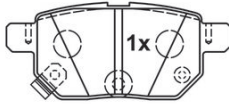

13.0470-5690.2

LD5690

ATE Ceramic

24612 15,0

24610 15,0

24611 15,0

98,5 x 42,4 x 15,0

Brake Pad Set, disc brake

Thickness [mm] 15

Brake System: Akebono

Test Mark: E9 90R-02A1242/2194

Wear Warning Contact: with acoustic wear warning

Height [mm] 42.4

Width [mm] 98.5

MAPP code available

LEXUS, SUBARU, TOYOTA

13.0470-7335.2

LD7335

ATE Ceramic

22631 18,0

22632 18,0

146,0 x 61,8 x 18,0

Brake Pad Set, disc brake

Thickness [mm] 18

Brake System: Volkswagen

Test Mark: E1 90R-02A0479/0663

Wear Warning Contact: not prepared for wear indicator / excl. wear warning contact

Height [mm] 61.8

Width [mm] 146

MAPP code available

AUDI, SEAT, SKODA, VW