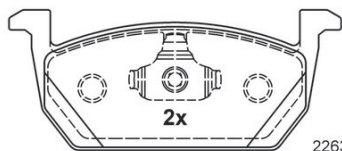

13.0460-5796.2

605796

151,5 x 61,7 x 15,2

Brake Pad Set, disc brake

Thickness [mm] 15.2

Test Mark: E1 90R-02A0465/0648

Supplementary Article/Supplementary Info: with accessories

Wear Warning Contact: with acoustic wear warning

Height [mm] 61.7

Width [mm] 151.5

MAPP code available

FORD, MAZDA

13.0460-7335.2

607335

22631 18,0

22632 18,0

146,0 x 61,8 x 18,0

Brake Pad Set, disc brake

Thickness [mm] 18

Brake System: Volkswagen

Test Mark: E1 90R-02A0332/0562

Wear Warning Contact: not prepared for wear indicator / excl. wear warning contact

Height [mm] 61.8

Width [mm] 146

MAPP code available

AUDI, SEAT, SKODA, VW

13.0470-2820.2

LD2820

ATE Ceramic

20961 17,2

87,6 x 52,9 x 17,2

Brake Pad Set, disc brake

Thickness [mm] 17.2

Supplementary Article/Info 2: with brake caliper screws

Brake System: Lucas / TRW

Test Mark: E1 90R-02A0258/0193

Observe dimensions

Wear Warning Contact: excl. wear warning contact

Height [mm] 52.9

Article number of recommended accessories: 13.0460-0072.2

Width [mm] 87.6

Number of bolts/screws: 4

MAPP code available

AUDI, CITROËN, PEUGEOT, SEAT, SKODA, VW