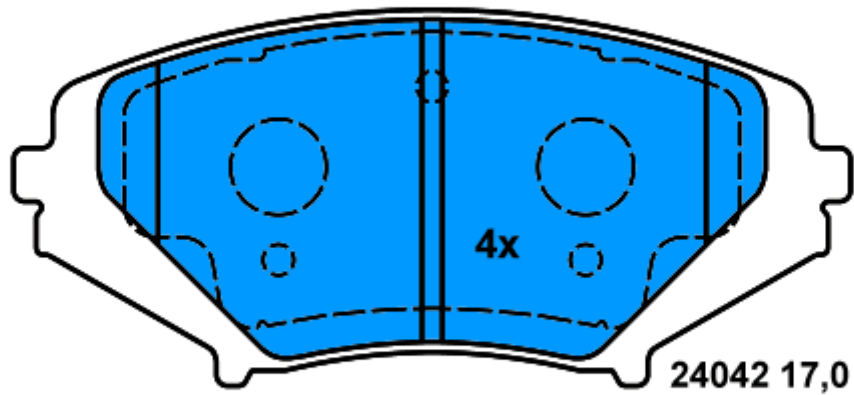

Ate

13.0460-5877.2 605877

Applications:

MAZDA RX-8 (03-)

137,9 x 62