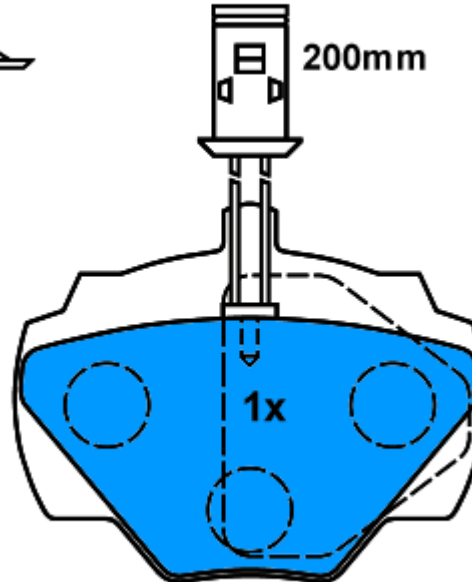

Ate

13.0460-6917.2 606917

Applications:

LAND ROVER DISCOVERY I (89-98)
LAND ROVER DISCOVERY II (94-04)
LAND ROVER RANGE ROVER I (70-94)

**21237 15,5
(21238)**

88,6 x 71,3

21514 15,5