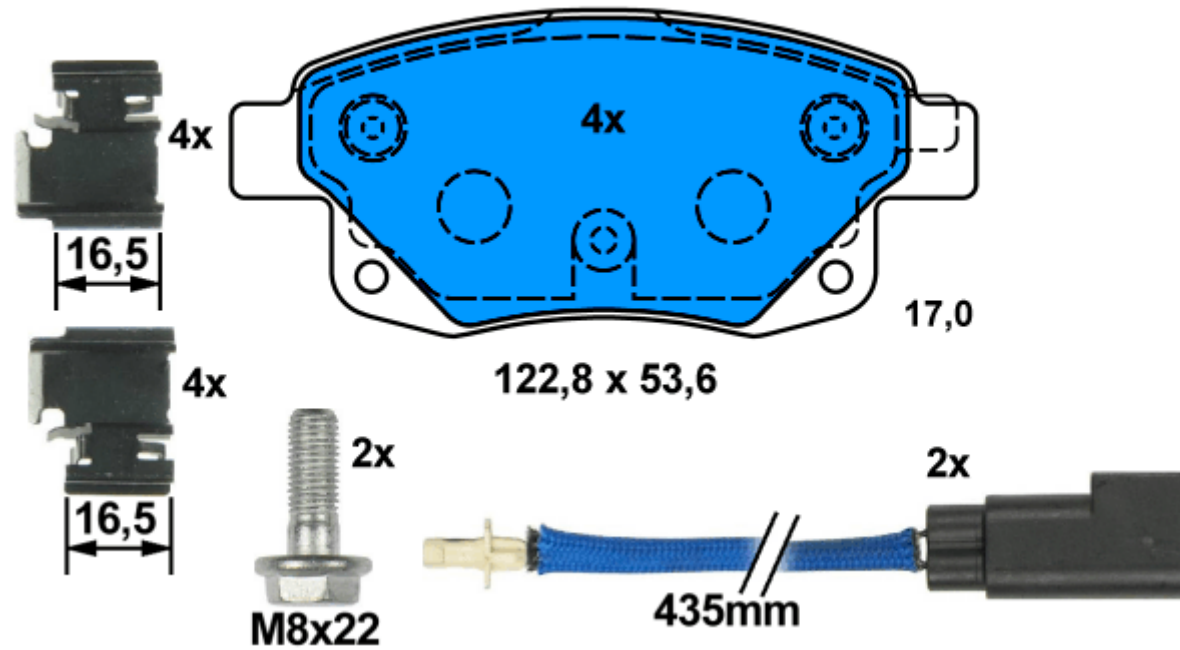

Applications:

- PEUGEOT BOXER (06-)
- FIAT DUCATO (06-)
- CITROEN JUMPER (06-)

13.0460-3835.2 603835

Applications:

FORD TRANSIT (06-)

Ate

13.0460-6917.2 606917

Applications: