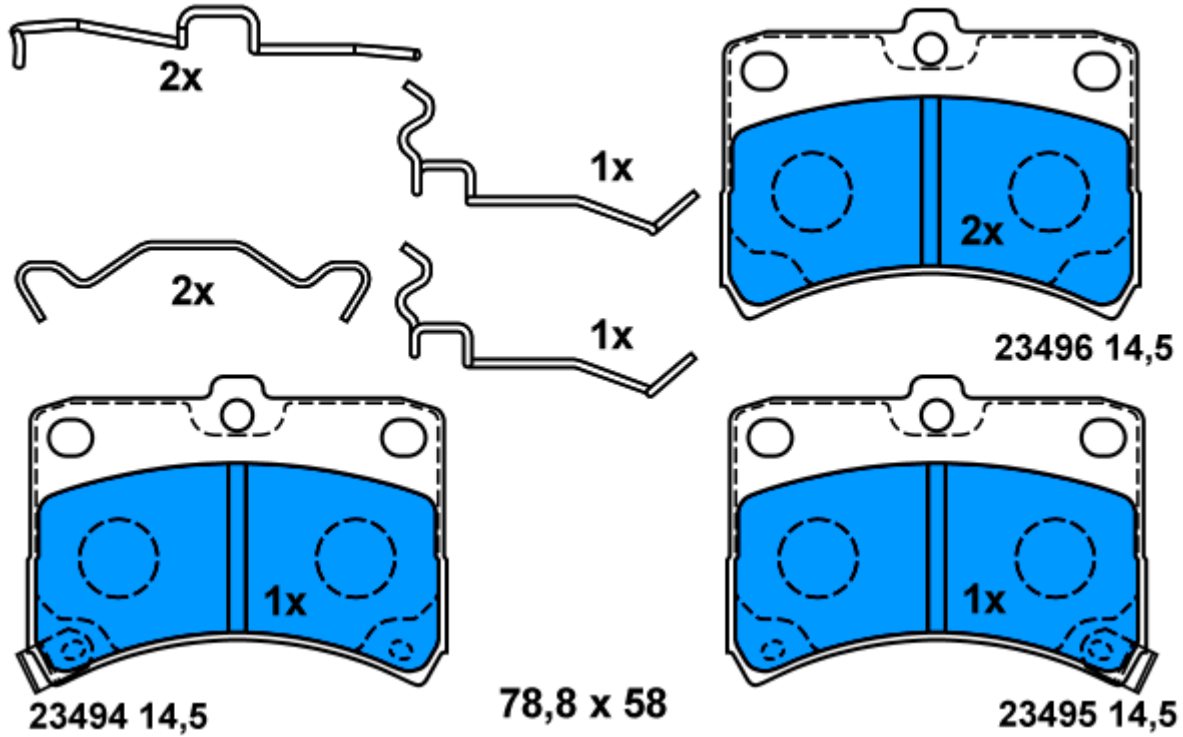

13.0460-5708.2 605708

Applications:

DAIHATSU CUORE (98-03)