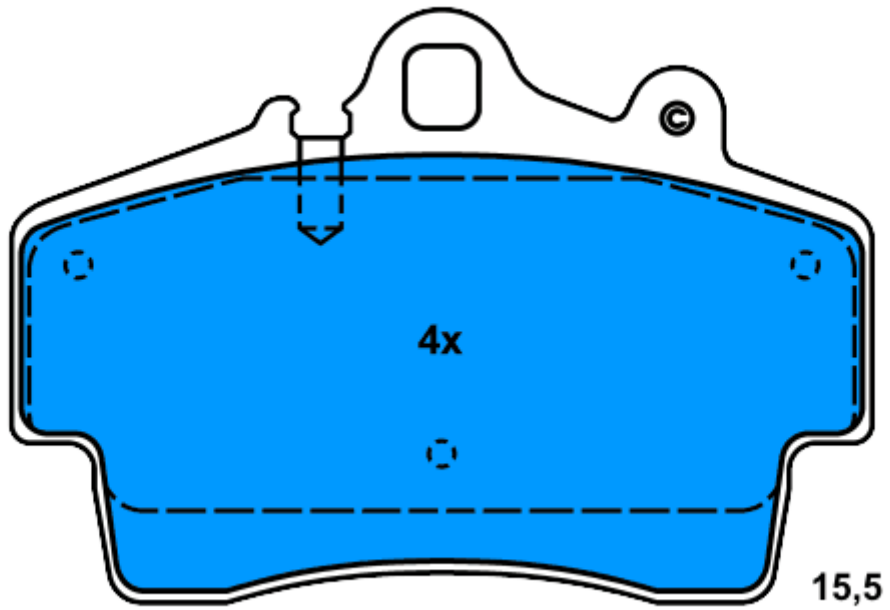

13.0460-4814.2 604814

Applications:

PORSCHE BOXSTER (986) (96-04)

114,0 x 78,0