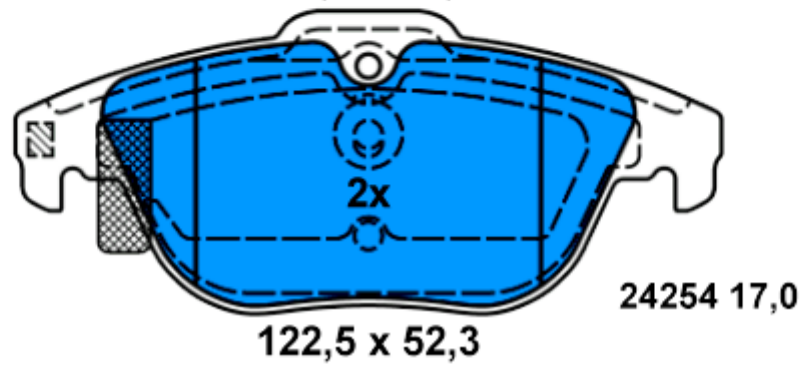

13.0460-7244.2 607244

Applications:

MERCEDES BENZ C-Class (S204) Estate (07-)
MERCEDES BENZ C-Class (W204) Saloon (07-)