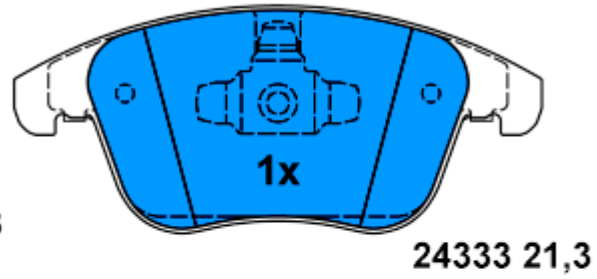

13.0460-7242.2 607242

Applications:
VOLKSWAGEN TIGUAN (07-)