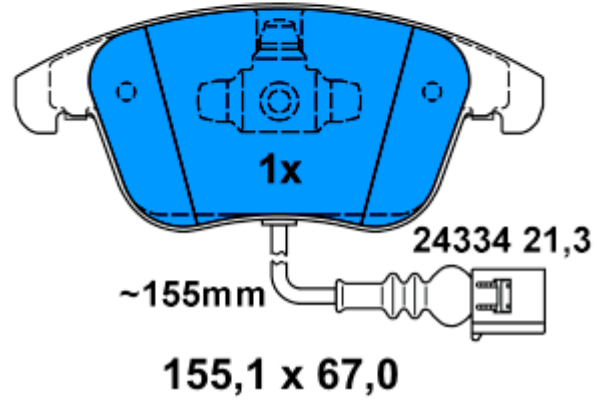

13.0460-7242.2 607242

Applications:
VOLKSWAGEN TIGUAN (07-)