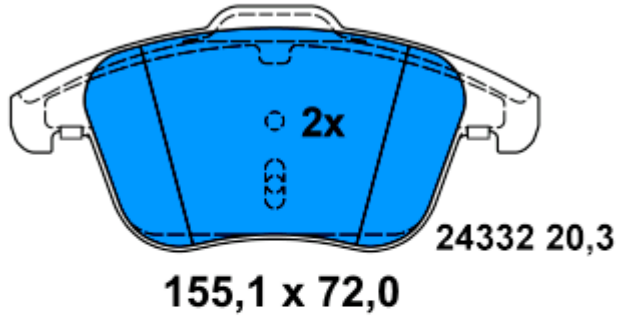

13.0460-7242.2 607242

Applications:
VOLKSWAGEN TIGUAN (07-)