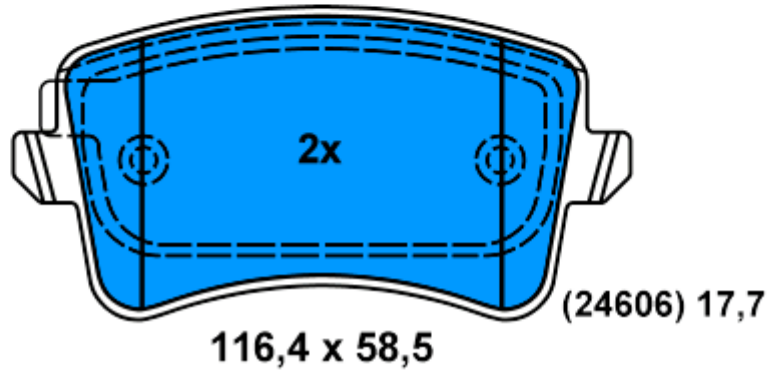

24310 19,0
188,0 x 73,7

24456 19,0
188,0 x 80,8

19,0
(24456)
188,0 x 80,8

13.0460-2748.2 602748

Applications:

- AUDI A4 (B8) Avant (08-)
- AUDI A4 (B8) Saloon (07-)
- AUDI A5 Coupe (07-)
- AUDI Q5 (08-)

13.0460-5761.2 605761