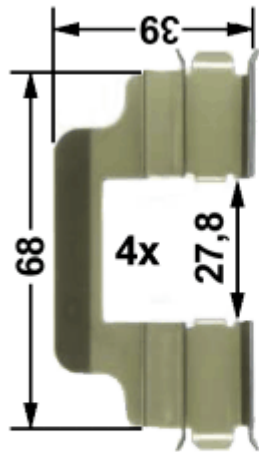

24310 19,0
188,0 x 73,7

24456 19,0
188,0 x 80,8

19,0
(24456)
188,0 x 80,8

13.0460-2748.2 602748

Applications:

- AUDI A4 (B8) Avant (08-)
- AUDI A4 (B8) Saloon (07-)
- AUDI A5 Coupe (07-)
- AUDI Q5 (08-)

13.0460-5761.2 605761