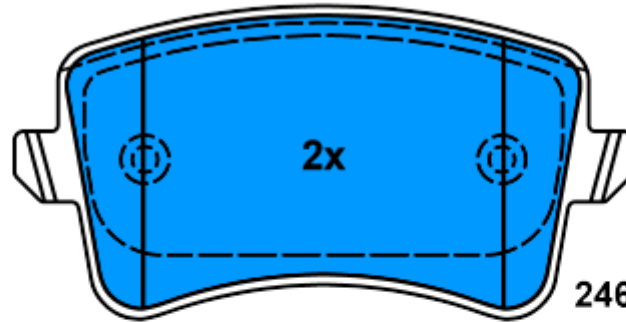

24310 19,0
188,0 x 73,7

24456 19,0
188,0 x 80,8

19,0
(24456)
188,0 x 80,8

13.0460-2748.2 602748

Applications:

- AUDI A4 (B8) Avant (08-)
- AUDI A4 (B8) Saloon (07-)
- AUDI A5 Coupe (07-)
- AUDI Q5 (08-)

13.0460-5761.2 605761