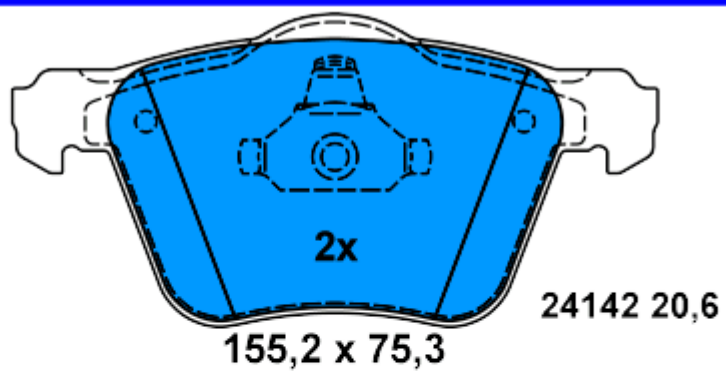

NEW ATE PAD ON STOCK

13.0460-7243.2 607243

General applications - Details see Detail List

VOLVO S80 II (06-)
VOLVO V70 III (07-)
VOLVO XC70 II CROSS COUNTRY (07-)