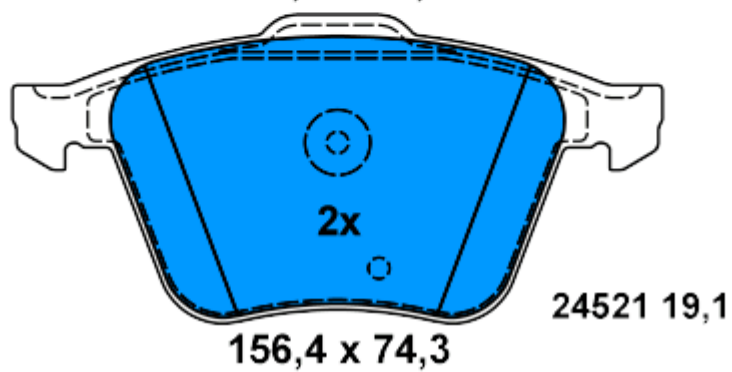

NEW ATE PAD ON STOCK

13.0460-7243.2 607243

General applications - Details see Detail List

VOLVO S80 II (06-)
VOLVO V70 III (07-)
VOLVO XC70 II CROSS COUNTRY (07-)