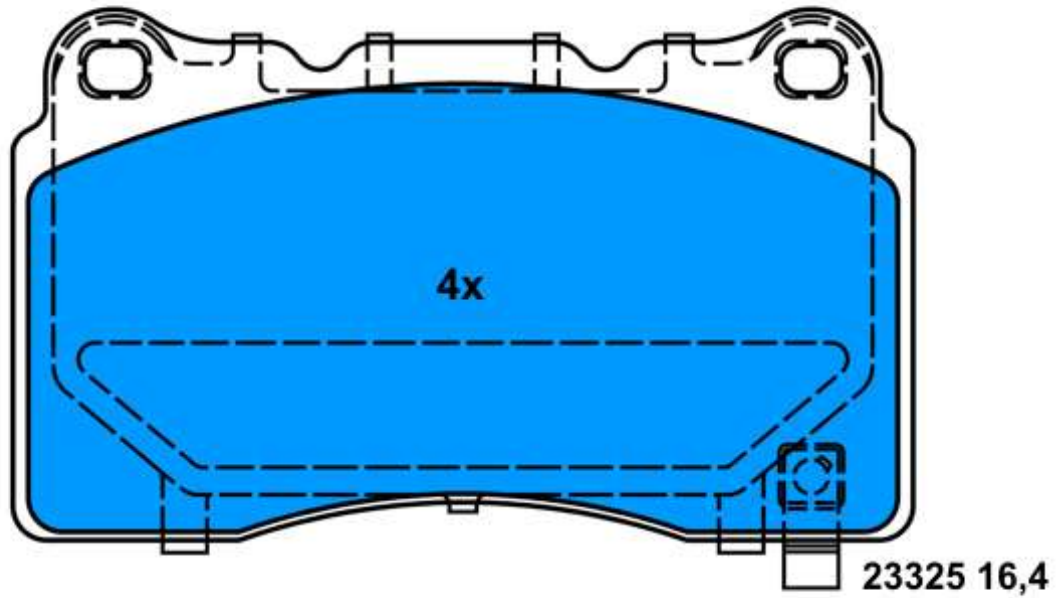

87,2 x 53,0

13.0460-4855.2 604855

Applications:

OPEL INSIGNIA / Vauxhall Insignia (08-)
OPEL INSIGNIA Sports Tourer / Vauxh. Insignia
SportsTourer (08-)

13.0460-8013.2 608013

Applications:

JEEP WRANGLER III (JK) (07-)