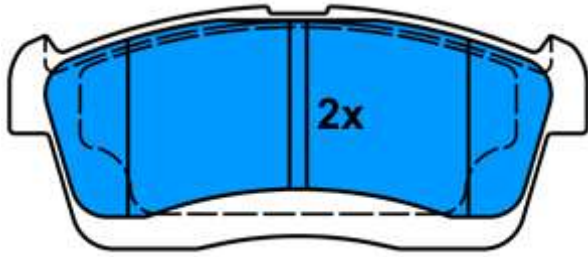

13.0460-5613.2 605613

Applications:

DAIHATSU CHARADE (GB) (03-07)
DAIHATSU CUORE (03-07)
DAIHATSU SIRION (05-)
DAIHATSU TREVIS (06-)

23507 15,0