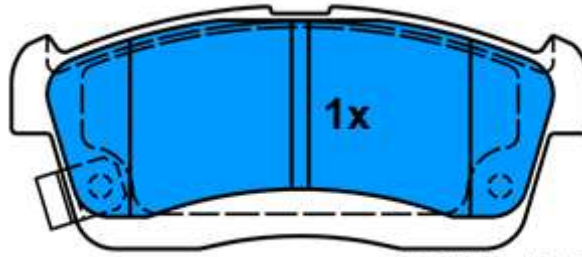

13.0460-5613.2 605613

Applications:

DAIHATSU CHARADE (GB) (03-07)
DAIHATSU CUORE (03-07)
DAIHATSU SIRION (05-)
DAIHATSU TREVIS (06-)

23507 15,0

23508 15,0

108,4 x 45,6

23509 15,0