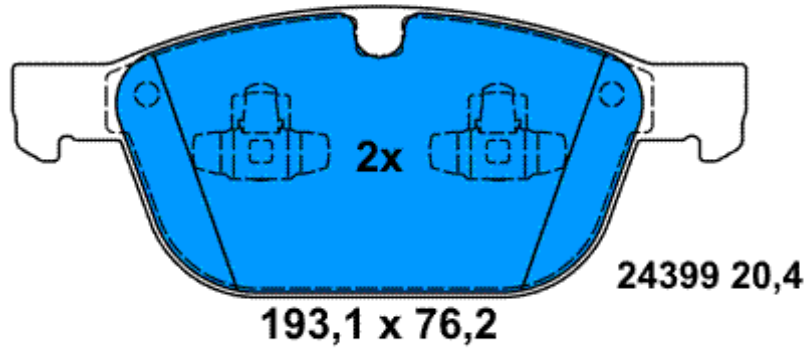

13.0460-7272.2 607272

Applications:
VOLVO XC60 (08-)