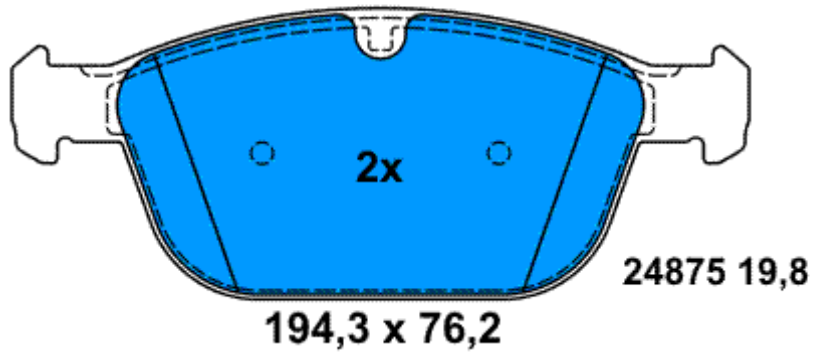

13.0460-7272.2 607272

Applications:
VOLVO XC60 (08-)