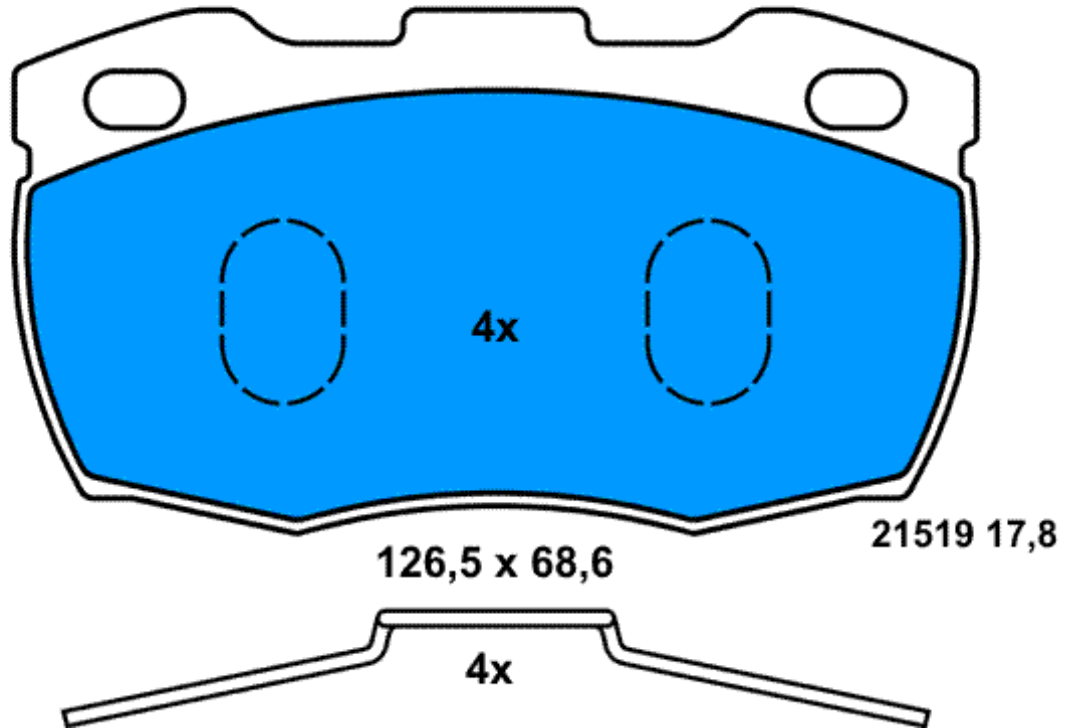

13.0460-6925.2 606925

Applications:

Classic PKW LAND ROVER DEFENDER (LD) (90-)