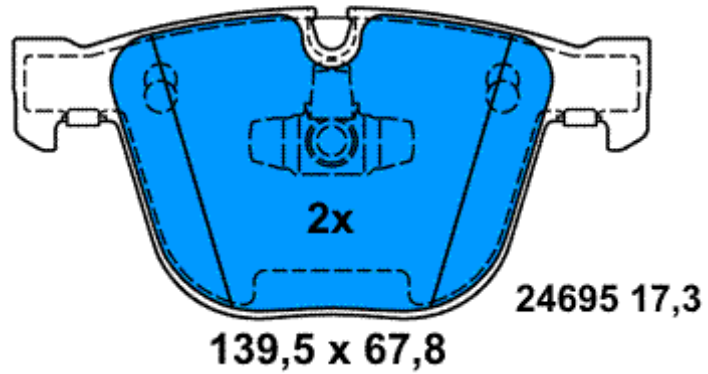

13.0460-7274.2 607274

Applications:

BMW 5er Reihe/F07GT GRAN TURISMO (09-)
BMW 7er Reihe/F01/F02/F03/F04 (08-)