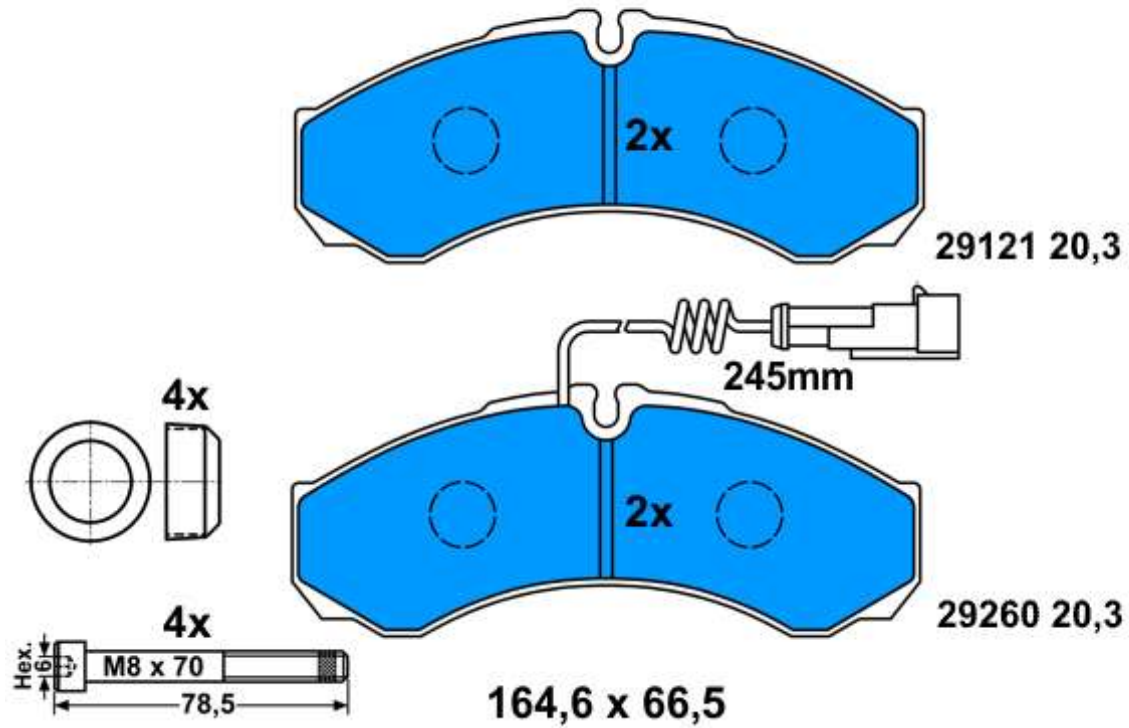

13.0460-4861.2 604861

Applications:

NISSAN CABSTAR E (F24E) (06-)
RENAULT MAXITY (SHF/SHT) (06-)