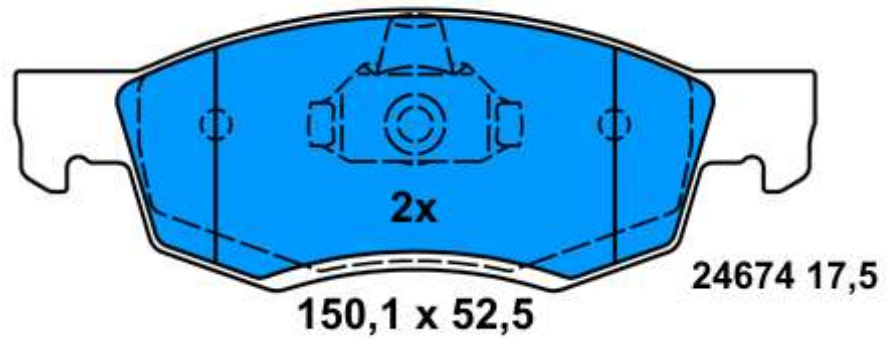

13.0460-7270.2 607270

Applications:

DACIA LOGAN MCV Estate (07-)
DACIA LOGAN Pick-up (08-)