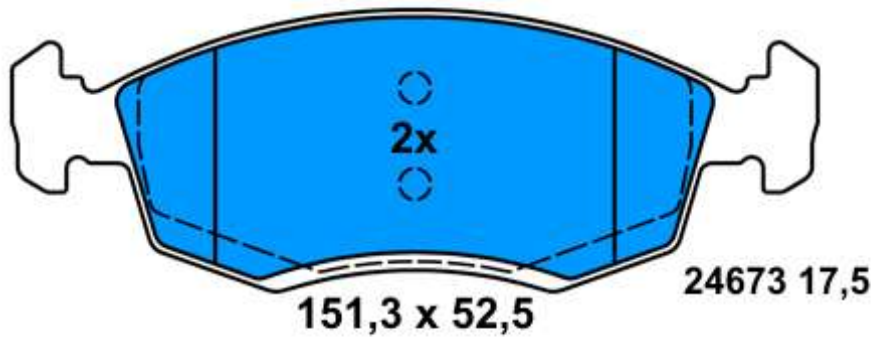

13.0460-7270.2 607270

Applications:

DACIA LOGAN MCV Estate (07-)
DACIA LOGAN Pick-up (08-)