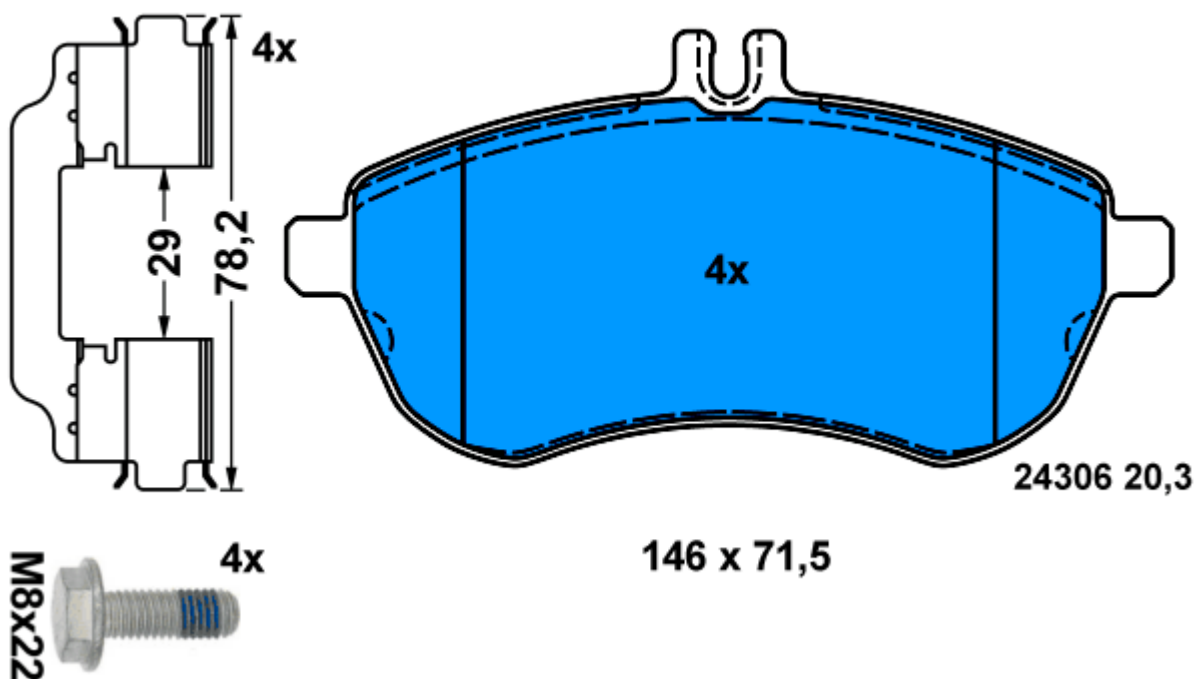

NEW ATE PAD ON STOCK

13.0460-2733.2 602733

General applications - Details see Detail List

MERCEDES BENZ C-Klasse (S204) Kombi (07-)
MERCEDES BENZ C-Klasse (W204) Limousine (07-)