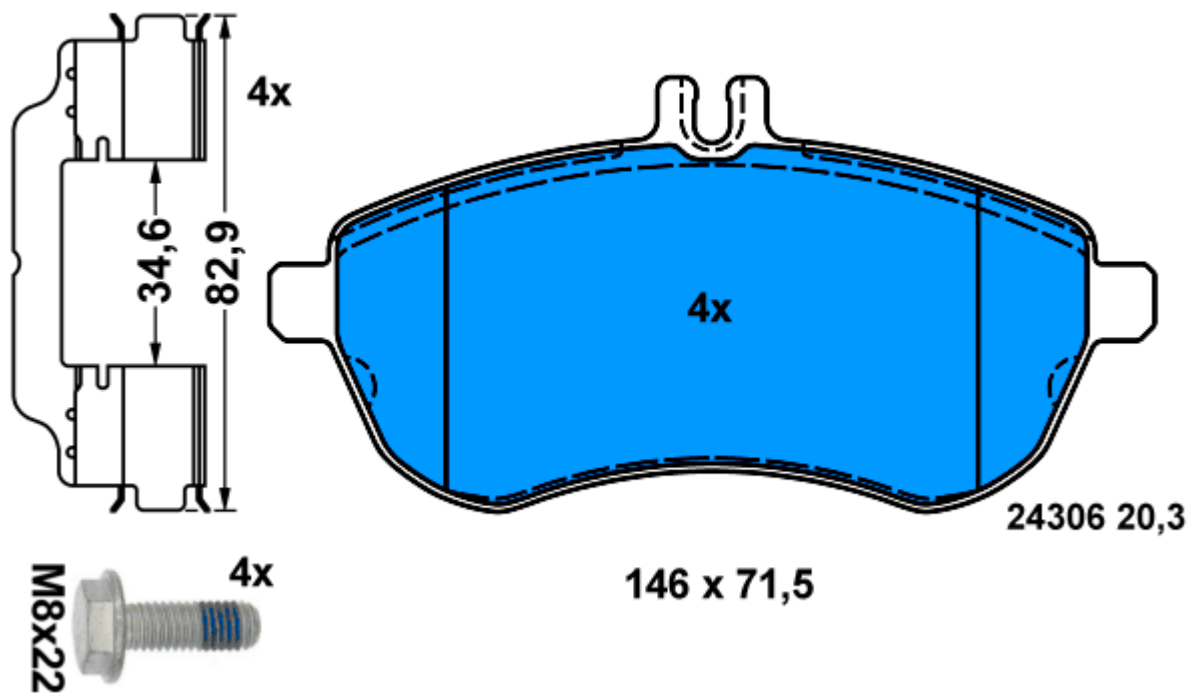

NEW ATE PAD ON STOCK

13.0460-2732.2 602732

General applications - Details see Detail List

MERCEDES BENZ C-Klasse (S204) Kombi (07-)
MERCEDES BENZ C-Klasse (W204) Limousine (07-)