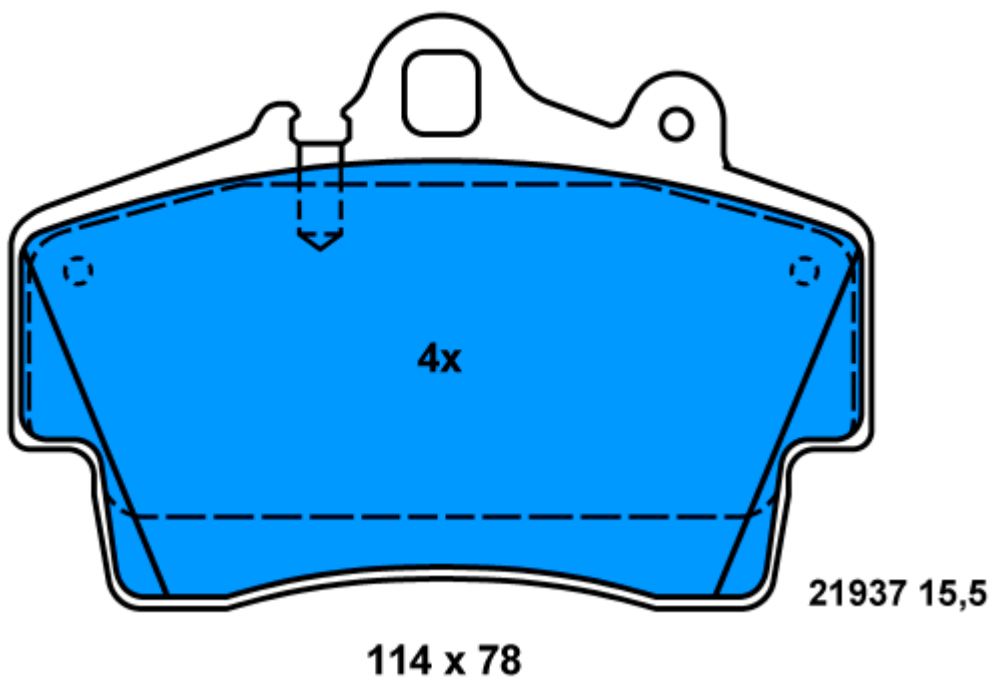

NEW ATE PAD ON STOCK

13.0460-4815.2 604815

General applications - Details see Detail List

PORSCHE BOXSTER (987) (05-)
PORSCHE CAYMAN (987C) (05-)