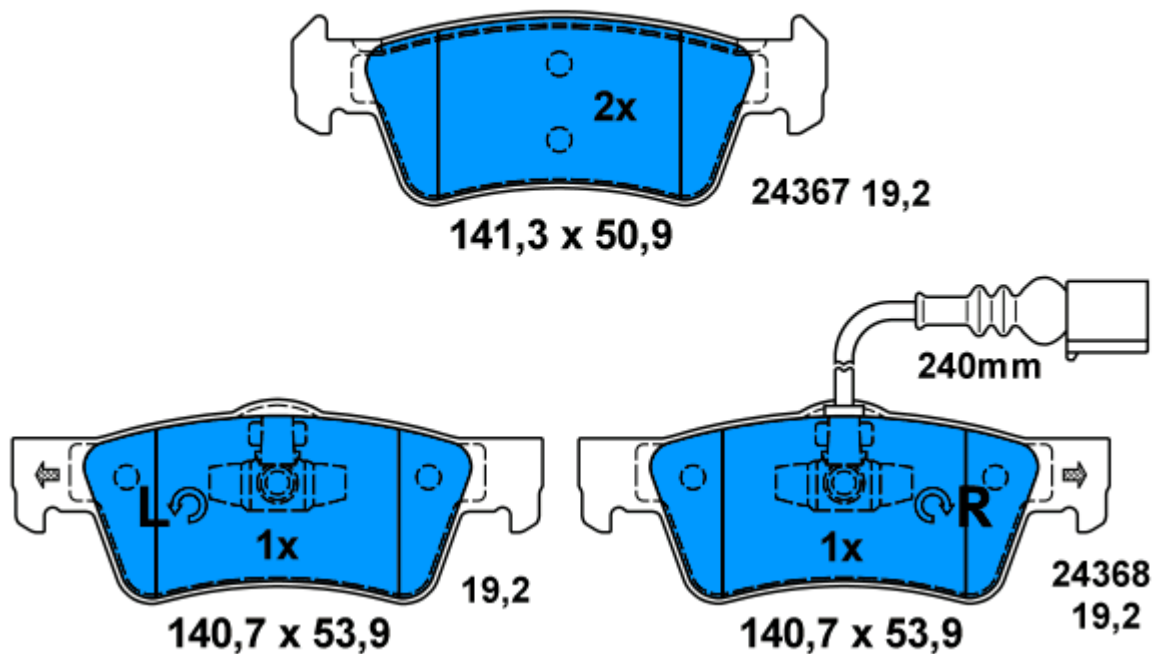

NEW ATE PAD ON STOCK

13.0460-7247.2 607247

General applications - Details see Detail List

VOLKSWAGEN TOUAREG (03-)