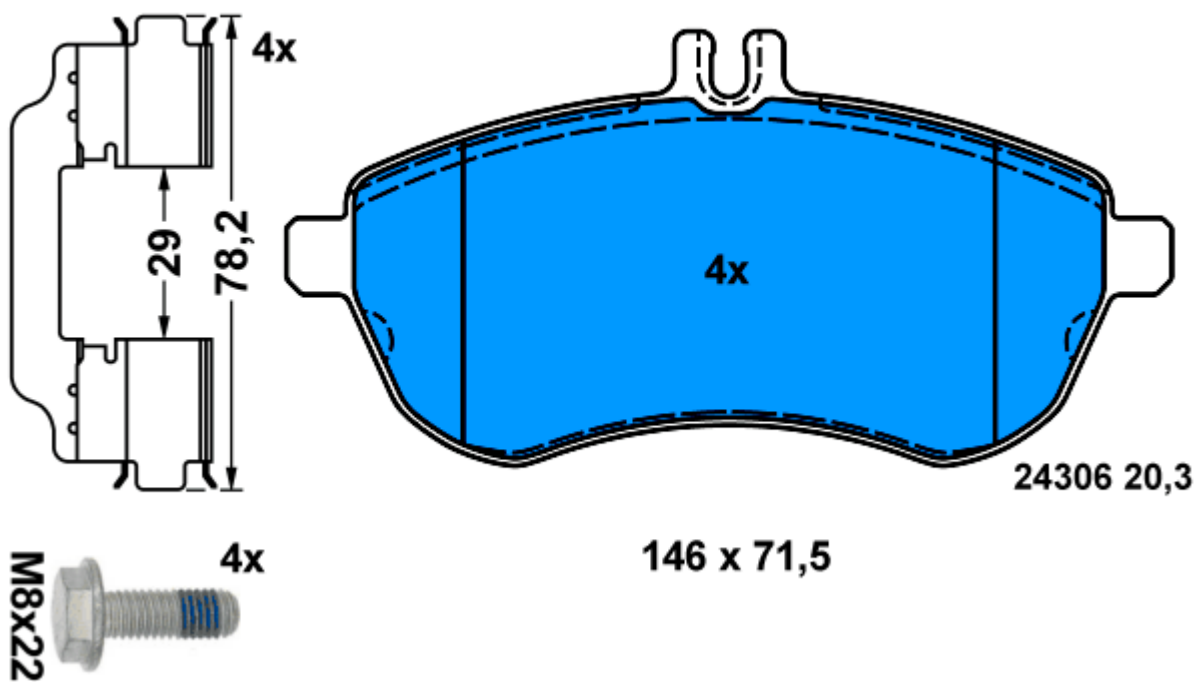

NEW ATE PAD ON STOCK

13.0460-2733.2 602733

General applications - Details see Detail List

MERCEDES BENZ C-Klasse (S204) Kombi (07-)
MERCEDES BENZ C-Klasse (W204) Limousine (07-)