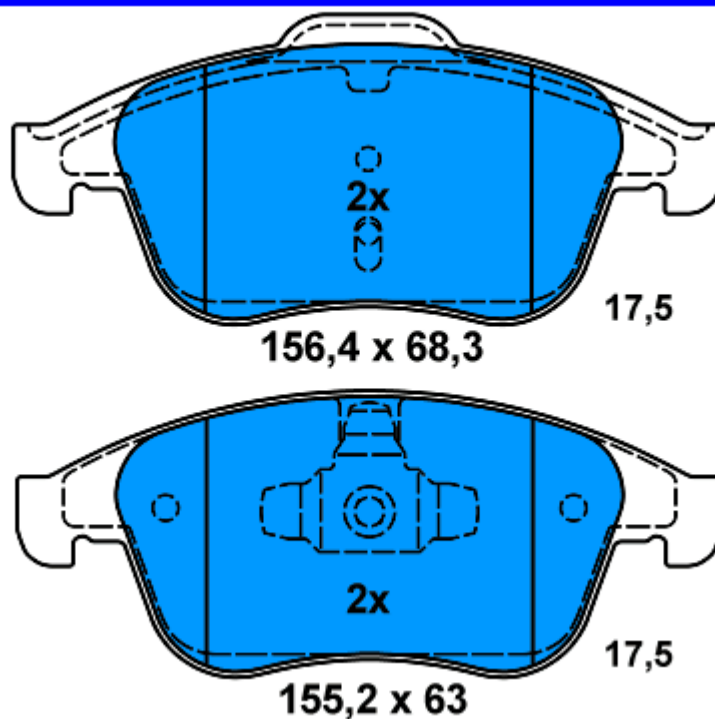

NEW ATE PAD ON STOCK

13.0460-7249.2 607249

General applications - Details see Detail List

RENAULT LAGUNA III Coupe (07-)
RENAULT LAGUNA III Grandtour (07-)
RENAULT LAGUNA III Limousine (07-)